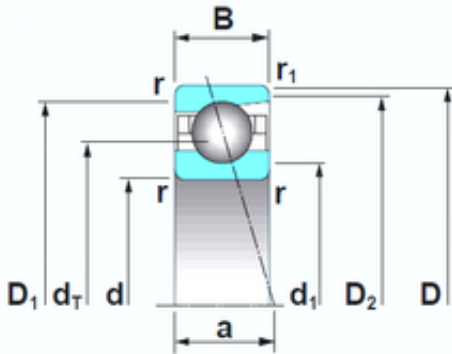

SIGMA BEARINGS EXPORTED LTD

180 mm x 250 mm x 33 mm NSK 7936A5TRSU
angular contact ball bearings

Bearing No. 7936A5TRSU

7936A5TRSU Bearing 2D drawings and 3D CAD models

Size	180x250x33 mm
Bore Diameter	180 mm
Outer Diameter	250 mm
Width	33 mm
d	180 mm
D	250 mm
B	33 mm
a	173,7 mm
d1	190 mm
r min.	2,5 mm
r1 min.	1 mm
D1	240 mm
D2	244 mm
Weight	66,6 Kg
Basic dynamic load rating (C)	137 kN
Basic static load rating (C0)	174 kN
(Grease) Lubrication Speed	4 500 r/min