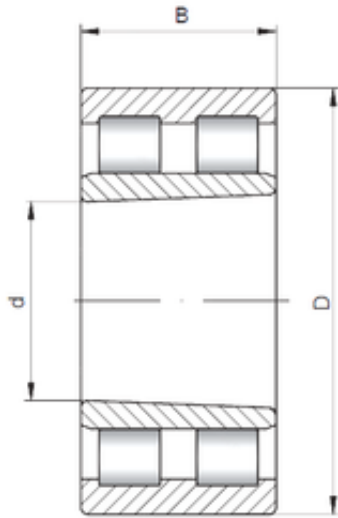

SIGMA BEARINGS EXPORTED LTD

190 mm x 260 mm x 69 mm ISO NNU4938K
cylindrical roller bearings

Bearing No. NNU4938K

Size	190x260x69 mm
Bore Diameter	190 mm
Outer Diameter	260 mm
Width	69 mm
d	190 mm
D	260 mm
B	69 mm

NNU4938K Bearing 2D drawings and 3D CAD models