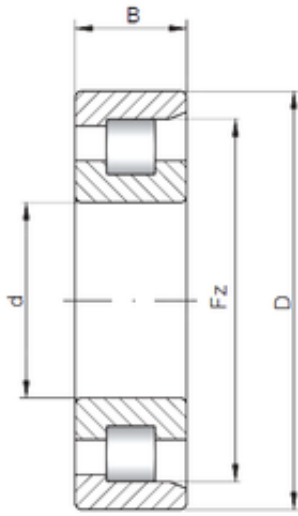

SIGMA BEARINGS EXPORTED LTD

220 mm x 400 mm x 65 mm Loyal NF244 E cylindrical roller bearings

Bearing No. NF244 E

Size	220x400x65 mm
Bore Diameter	220 mm
Outer Diameter	400 mm
Width	65 mm
d	220 mm
D	400 mm
Ew	358 mm
B	65 mm
C	65 mm
Weight	42 Kg
Basic dynamic load rating (C)	766 kN
Basic static load rating (C0)	1080 kN
(Grease) Lubrication Speed	1400 r/min

NF244 E Bearing 2D drawings and 3D CAD models