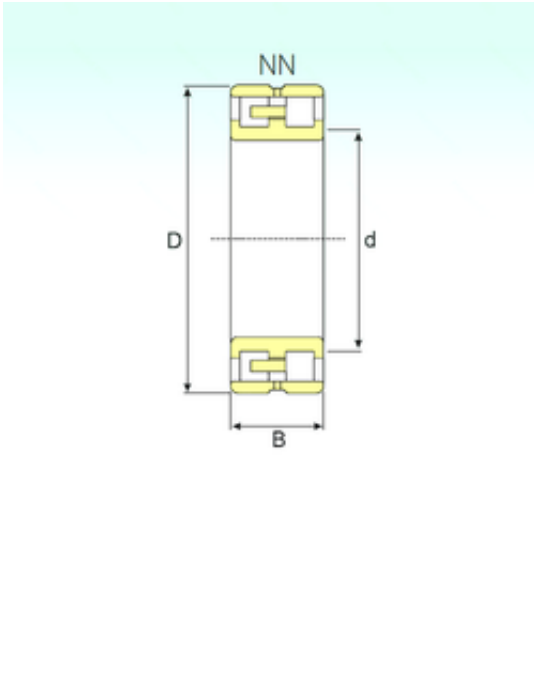

SIGMA BEARINGS EXPORTED LTD

NN 3048 SPW33 Bearing 2D drawings and 3D CAD models

240 mm x 360 mm x 92 mm ISB NN 3048
SPW33 cylindrical roller bearings

Bearing No. NN 3048 SPW33

Size	240x360x92 mm
Bore Diameter	240 mm
Outer Diameter	360 mm
Width	92 mm
d	240 mm
D	360 mm
B	92 mm
C	92 mm
Weight	30,5 Kg
Basic dynamic load rating (C)	825,16 kN
Basic static load rating (C0)	1528,8 kN
(Grease) Lubrication Speed	1940 r/min