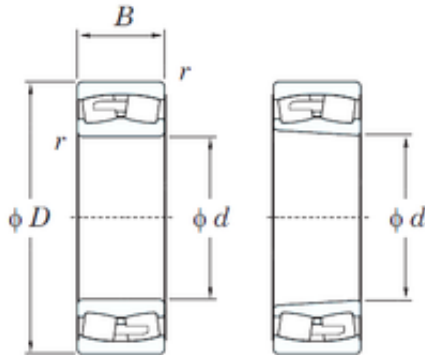

SIGMA BEARINGS EXPORTED LTD

240 mm x 360 mm x 92 mm KOYO 23048RHA spherical roller bearings

Bearing No. 23048RHA

23048RHA Bearing 2D drawings and 3D CAD models

Size	240x360x92 mm
Bore Diameter	240 mm
Outer Diameter	360 mm
Width	92 mm
d	240 mm
D	360 mm
B	92 mm
C	92 mm
r min.	3 mm
da min.	254 mm
Da max.	346 mm
ra max.	2,5 mm
Weight	31,9 Kg
Basic dynamic load rating (C)	1170 kN
Basic static load rating (C0)	2180 kN
(Grease) Lubrication Speed	860 r/min
(Oil) Lubrication Speed	1100 r/min
Calculation factor (e)	0,24
Calculation factor (Y0)	2,77
Calculation factor (Y1)	2,83
Bearing No.	23048RHA
r(min)	3
Cr	1470
C0r	2180
Cu	166

SIGMA BEARINGS EXPORTED LTD

Grease lub.	860
Oil lub.	1100
da(min)	254
Da(max)	346
ra(max)	2.5
e	0.24
Y1	2.83
Y2	4.21
Y0	2.77
(Refer.)Mass(kg)	31.9