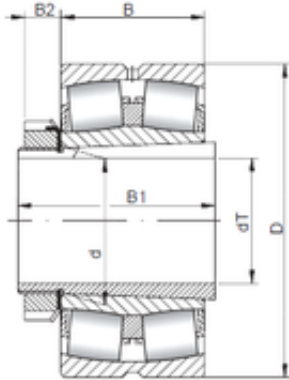

SIGMA BEARINGS EXPORTED LTD

240 mm x 360 mm x 92 mm Loyal 23048
KCW33+H3048 spherical roller bearings

Bearing No. 23048 KCW33+H3048

Size	240x360x92 mm
Bore Diameter	240 mm
Outer Diameter	360 mm
Width	92 mm
d	240 mm
d1	220 mm
D	360 mm
B	92 mm
C	92 mm
B1	133 mm
B2	34 mm
Weight	33 Kg
Basic dynamic load rating (C)	1130 kN
Basic static load rating (C0)	2080 kN
(Grease) Lubrication Speed	1000 r/min

23048 KCW33+H3048 Bearing 2D drawings and 3D CAD models