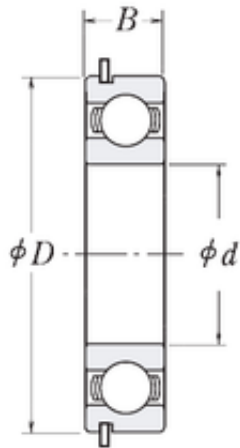

SIGMA BEARINGS EXPORTED LTD

30 mm x 42 mm x 7 mm CYSD 6806NR deep groove ball bearings

Bearing No. 6806NR

Size	30x42x7 mm
Bore Diameter	30 mm
Outer Diameter	42 mm
Width	7 mm
d	30 mm
D	42 mm
B	7 mm
C	7 mm
r min.	0,3 mm
Weight	0,026 Kg
Basic dynamic load rating (C)	4 kN

6806NR Bearing 2D drawings and 3D CAD models