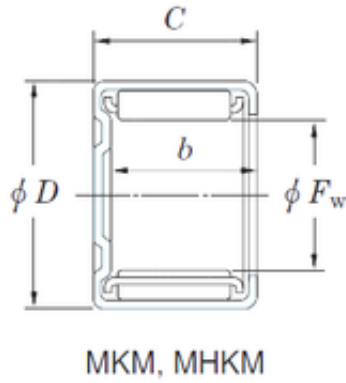

SIGMA BEARINGS EXPORTED LTD

KOYO 40MKM4720 needle roller bearings

Bearing No. 40MKM4720

Size	40x47x20 mm
Bore Diameter	40 mm
Outer Diameter	47 mm
Width	20 mm
Fw	40 mm
D	47 mm
C	20 mm
b	17,3 mm
Weight	0,055 Kg
Basic dynamic load rating (C)	23,7 kN
Basic static load rating (C0)	50,4 kN

40MKM4720 Bearing 2D drawings and 3D CAD models