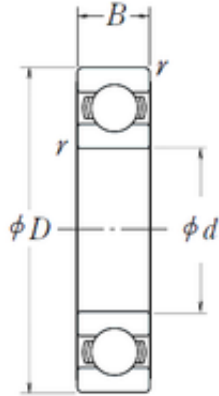

## SIGMA BEARINGS EXPORTED LTD

50 mm x 72 mm x 12 mm NSK 6910L11DDU  
deep groove ball bearings

Bearing No. 6910L11DDU

Size	50x72x12 mm
Bore Diameter	50 mm
Outer Diameter	72 mm
Width	12 mm
d	50 mm
D	72 mm
B	12 mm
C	12 mm
r min.	0,6 mm
Basic dynamic load rating (C)	14,5 kN

6910L11DDU Bearing 2D drawings and 3D CAD models