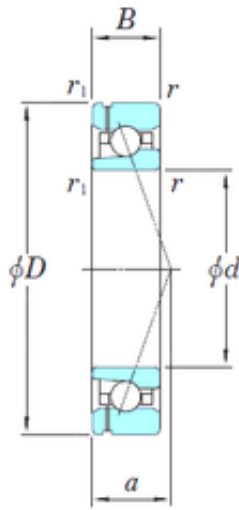

SIGMA BEARINGS EXPORTED LTD

50 mm x 72 mm x 12 mm KOYO
3NCHAF910CA angular contact ball bearings

Bearing No. 3NCHAF910CA

Size	50x72x12 mm
Bore Diameter	50 mm
Outer Diameter	72 mm
Width	12 mm
d	50 mm
D	72 mm
B	12 mm
C	12 mm
Angle (°)	20 °
a	16,9 mm
r min.	0,6 mm
r1 min.	0,3 mm
Weight	0,134 Kg
Basic dynamic load rating (C)	8,4 kN
Basic static load rating (C0)	5,65 kN

3NCHAF910CA Bearing 2D drawings and 3D CAD models