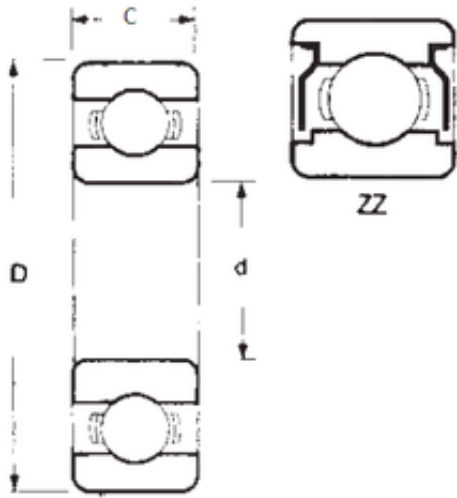

SIGMA BEARINGS EXPORTED LTD

55 mm x 80 mm x 13 mm FBJ 6911ZZ deep groove ball bearings

Bearing No. 6911ZZ

Size	55x80x13 mm
Bore Diameter	55 mm
Outer Diameter	80 mm
Width	13 mm
d	55 mm
D	80 mm
B	13 mm
C	13 mm
Weight	0,19 Kg
Basic dynamic load rating (C)	15,9 kN
Basic static load rating (C0)	11,4 kN

6911ZZ Bearing 2D drawings and 3D CAD models