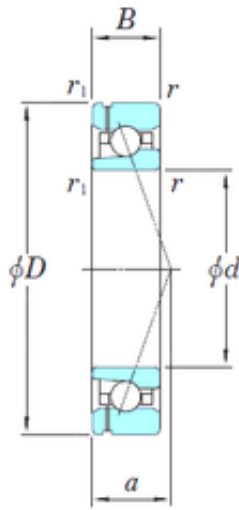

SIGMA BEARINGS EXPORTED LTD

60 mm x 85 mm x 13 mm KOYO
3NCHAF912CA angular contact ball bearings

Bearing No. 3NCHAF912CA

Size	60x85x13 mm
Bore Diameter	60 mm
Outer Diameter	85 mm
Width	13 mm
d	60 mm
D	85 mm
B	13 mm
C	13 mm
Angle ()	20 °
a	19,4 mm
r min.	1 mm
r1 min.	0,6 mm
Weight	0,206 Kg
Basic dynamic load rating (C)	9,1 kN
Basic static load rating (C0)	6,75 kN

3NCHAF912CA Bearing 2D drawings and 3D CAD models