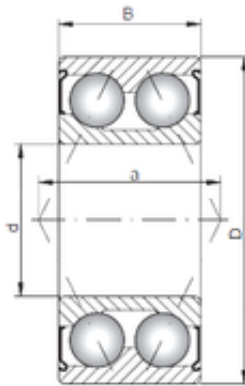

## Loyal 3213 ZZ angular contact ball bearings

Bearing No. 3213 ZZ

Size	65x120x38.1 mm
Bore Diameter	65 mm
Outer Diameter	120 mm
Width	38,1 mm
d	65 mm
D	120 mm
B1	38,1 mm
C	38,1 mm
a	60,4 mm
Weight	1,7 Kg
Basic dynamic load rating (C)	86 kN
Basic static load rating (C0)	75 kN
(Grease) Lubrication Speed	3200 r/min

3213 ZZ Bearing 2D drawings and 3D CAD models