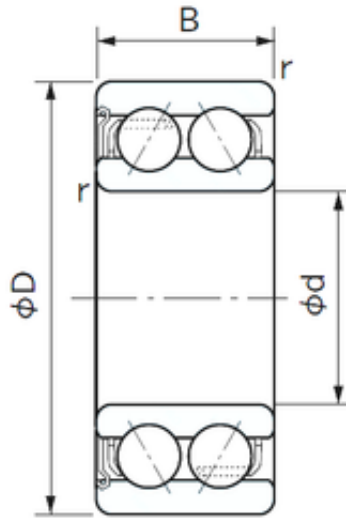

SIGMA BEARINGS EXPORTED LTD

65 mm x 120 mm x 38.1 mm NACHI 5213AZ
angular contact ball bearings

Bearing No. 5213AZ

Size	65x120x38.1 mm
Bore Diameter	65 mm
Outer Diameter	120 mm
Width	38.1 mm
d	65 mm
D	120 mm
B	38.1 mm
C	38.1 mm
Angle ()	20 °
r min.	1.5 mm
Weight	1.66 Kg
Basic dynamic load rating (C)	73,5 kN
Basic static load rating (C0)	66,5 kN

5213AZ Bearing 2D drawings and 3D CAD models