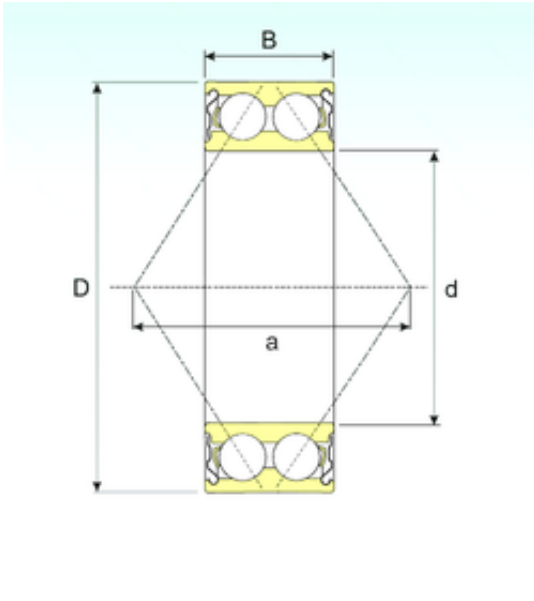

SIGMA BEARINGS EXPORTED LTD

65 mm x 120 mm x 38,1 mm ISB 3213-ZZ
angular contact ball bearings

Bearing No. 3213-ZZ

| | |
|-------------------------------|----------------|
| Size | 65x120x38.1 mm |
| Bore Diameter | 65 mm |
| Outer Diameter | 120 mm |
| Width | 38,1 mm |
| d | 65 mm |
| D | 120 mm |
| B | 38,1 mm |
| C | 38,1 mm |
| a | 71 mm |
| Weight | 1,75 Kg |
| Basic dynamic load rating (C) | 78,99 kN |
| Basic static load rating (C0) | 72,03 kN |

3213-ZZ Bearing 2D drawings and 3D CAD models