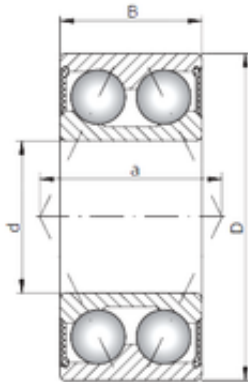

SIGMA BEARINGS EXPORTED LTD

ISO 3213-2RS angular contact ball bearings

Bearing No. 3213-2RS

| | |
|----------------|----------------|
| Size | 65x120x38.1 mm |
| Bore Diameter | 65 mm |
| Outer Diameter | 120 mm |
| Width | 38,1 mm |
| d | 65 mm |
| D | 120 mm |
| B1 | 38,1 mm |
| C | 38,1 mm |
| a | 60,4 mm |

3213-2RS Bearing 2D drawings and 3D CAD models