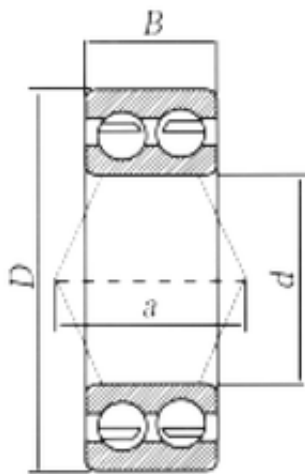

SIGMA BEARINGS EXPORTED LTD

65 mm x 120 mm x 38,1 mm Loyal 3213 angular contact ball bearings

Bearing No. 3213

Size	65x120x38.1 mm
Bore Diameter	65 mm
Outer Diameter	120 mm
Width	38,1 mm
d	65 mm
D	120 mm
B	38,1 mm
C	38,1 mm

3213 Bearing 2D drawings and 3D CAD models