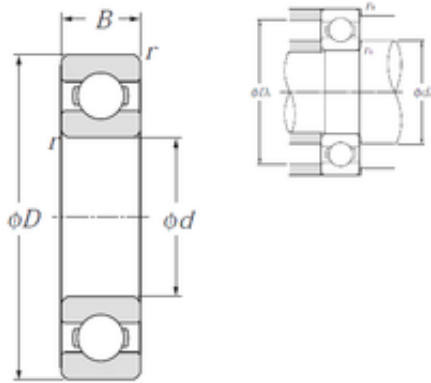

SIGMA BEARINGS EXPORTED LTD

NTN Transmission Needle Bearing Rna 6903 Needle Roller Bearing

Bearing No. 6903

6903 Bearing 2D drawings and 3D CAD models

Size	17x30x7 mm
Bore Diameter	17 mm
Outer Diameter	30 mm
Width	7 mm
d	17 mm
D	30 mm
B	7 mm
C	7 mm
r min.	0,3 mm
da min.	19 mm
da max	20 mm
Da max.	28 mm
ra max.	0,3 mm
Weight	0,018 Kg
Basic dynamic load rating (C)	4,65 kN
Basic static load rating (C0)	2,58 kN
(Grease) Lubrication Speed	22 000 r/min
(Oil) Lubrication Speed	26 000 r/min
Category	Single Row Ball Bearings
Inventory	0.0
Manufacturer Name	NTN
Minimum Buy Quantity	N/A
Weight / Kilogram	0.018
Product Group	B00308
Enclosure	Open

SIGMA BEARINGS EXPORTED LTD

Precision Class	ABEC 1 ISO P0
Maximum Capacity / Filling Slot	No
Rolling Element	Ball Bearing
Snap Ring	No
Internal Special Features	No
Cage Material	Steel
Internal Clearance	C0-Medium
Inch - Metric	Metric
Long Description	17MM Bore; 30MM Outside Diameter; 7MM Outer Race Diameter; Open; Ball Bearing; ABEC 1 ISO P0; No Filling Slot; No Snap Ring; No Internal Special Features
Category	Single Row Ball Bearing
UNSPSC	31171504
Harmonized Tariff Code	8482.10.50.68
Noun	Bearing
Keyword String	Ball
Manufacturer URL	http://www.ntnamerica.com
Manufacturer Item Number	6903JRX
Weight / LBS	0.04
Outside Diameter	1.181 Inch 30 Millimeter
Bore	0.669 Inch 17 Millimeter
Outer Race Width	0.276 Inch 7 Millimeter
bore diameter:	17 mm
finish/coating:	Uncoated
outside diameter:	30 mm
bearing material:	High Carbon Chrome Steel
overall width:	7 mm
cage material:	Steel
bore type:	Round